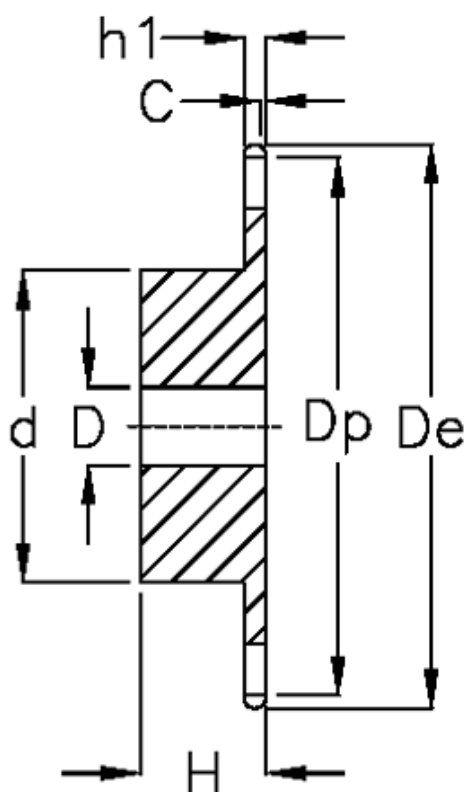

Article number: 616011010031

Description: Sprocket 24 B-1 Z=31 simplex
predrilled

Measures

C = 4
d = *160
D = 30±0,5
De = 391.6
Dp = 376.62
For chain size = 1 1/2" x 1"
For chain type = 24 B-1
H = 60

h1 = 24.1
Number of teeth = 31